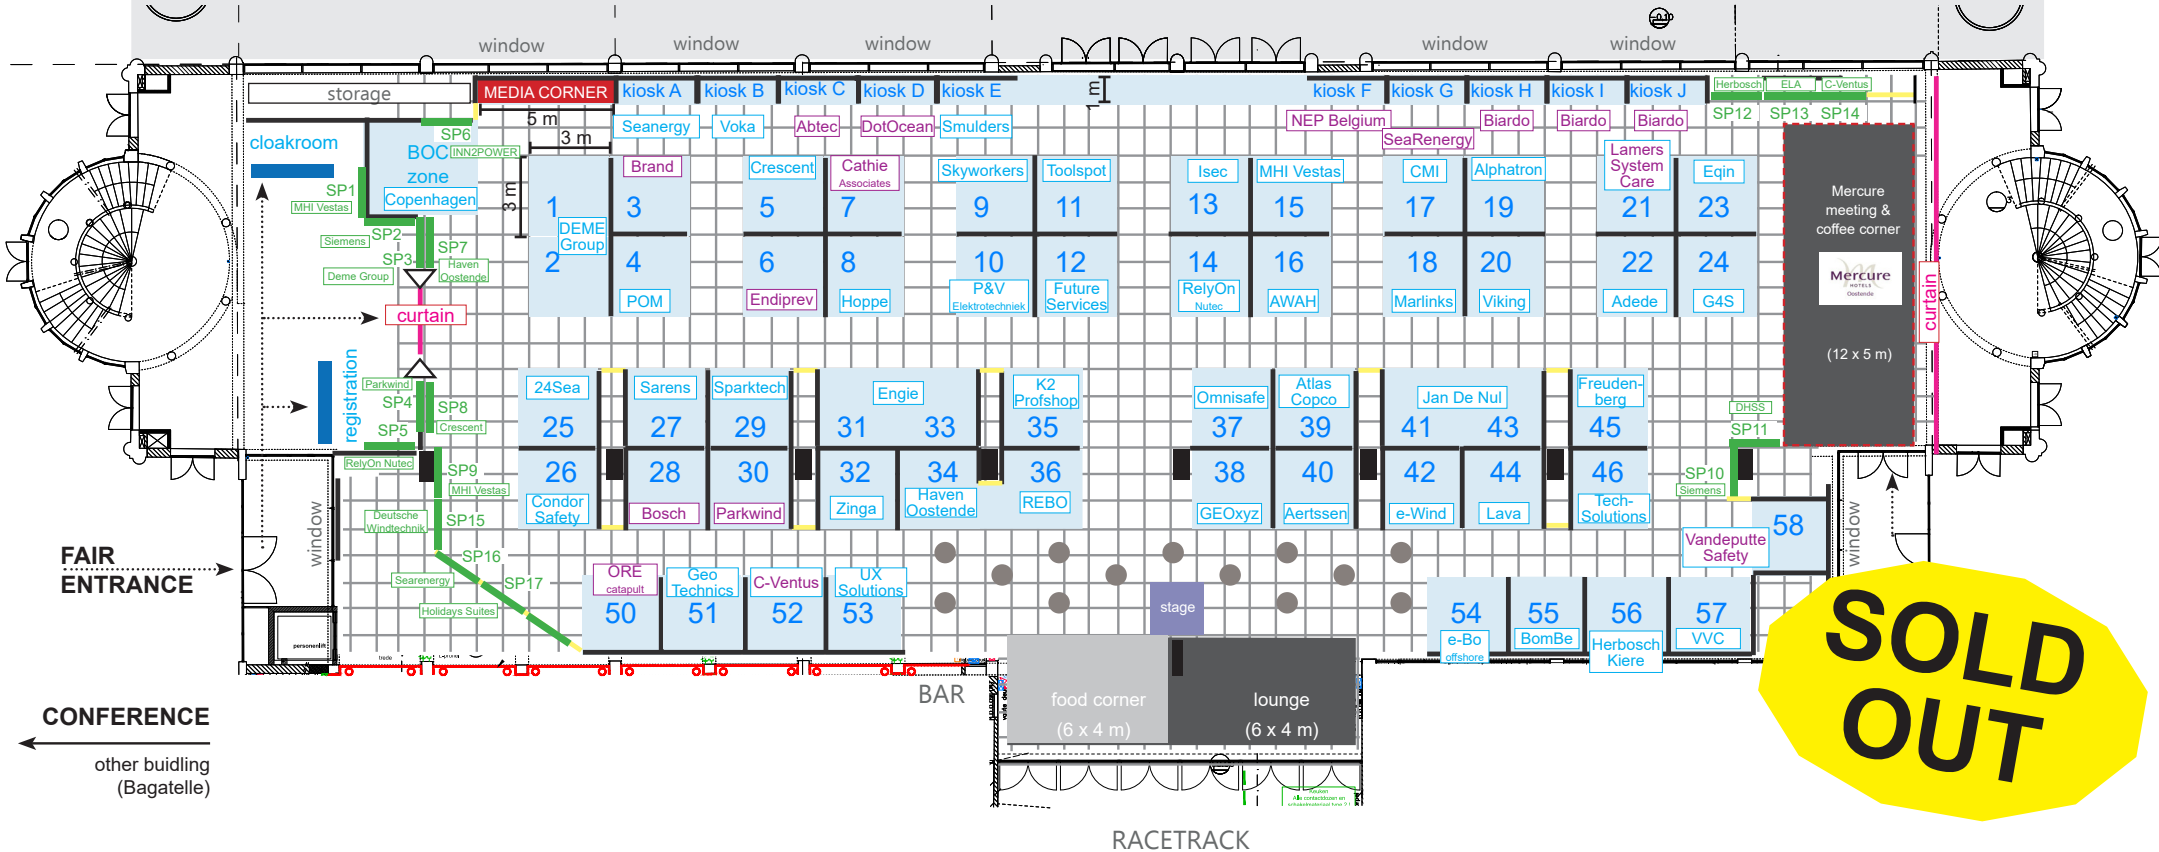

INVITATION TO EXHIBIT | FLOOR PLAN

SEA

ESPLANADE

DEMONSTRATION AREA

SOLD OUT

LEGEND

- = blue carpet
- stand area (3 m x 3 m)
- stand walls
- blanco wall
- BOC member
- non BOC member
- * = option
- grey carpet
- air frame
- SP X | sponsor display (B194 cm x H 238 cm)
- reception table (diam 80 cm)
- = door

INVITATION TO BOOK A TABLE | TABLE PLAN