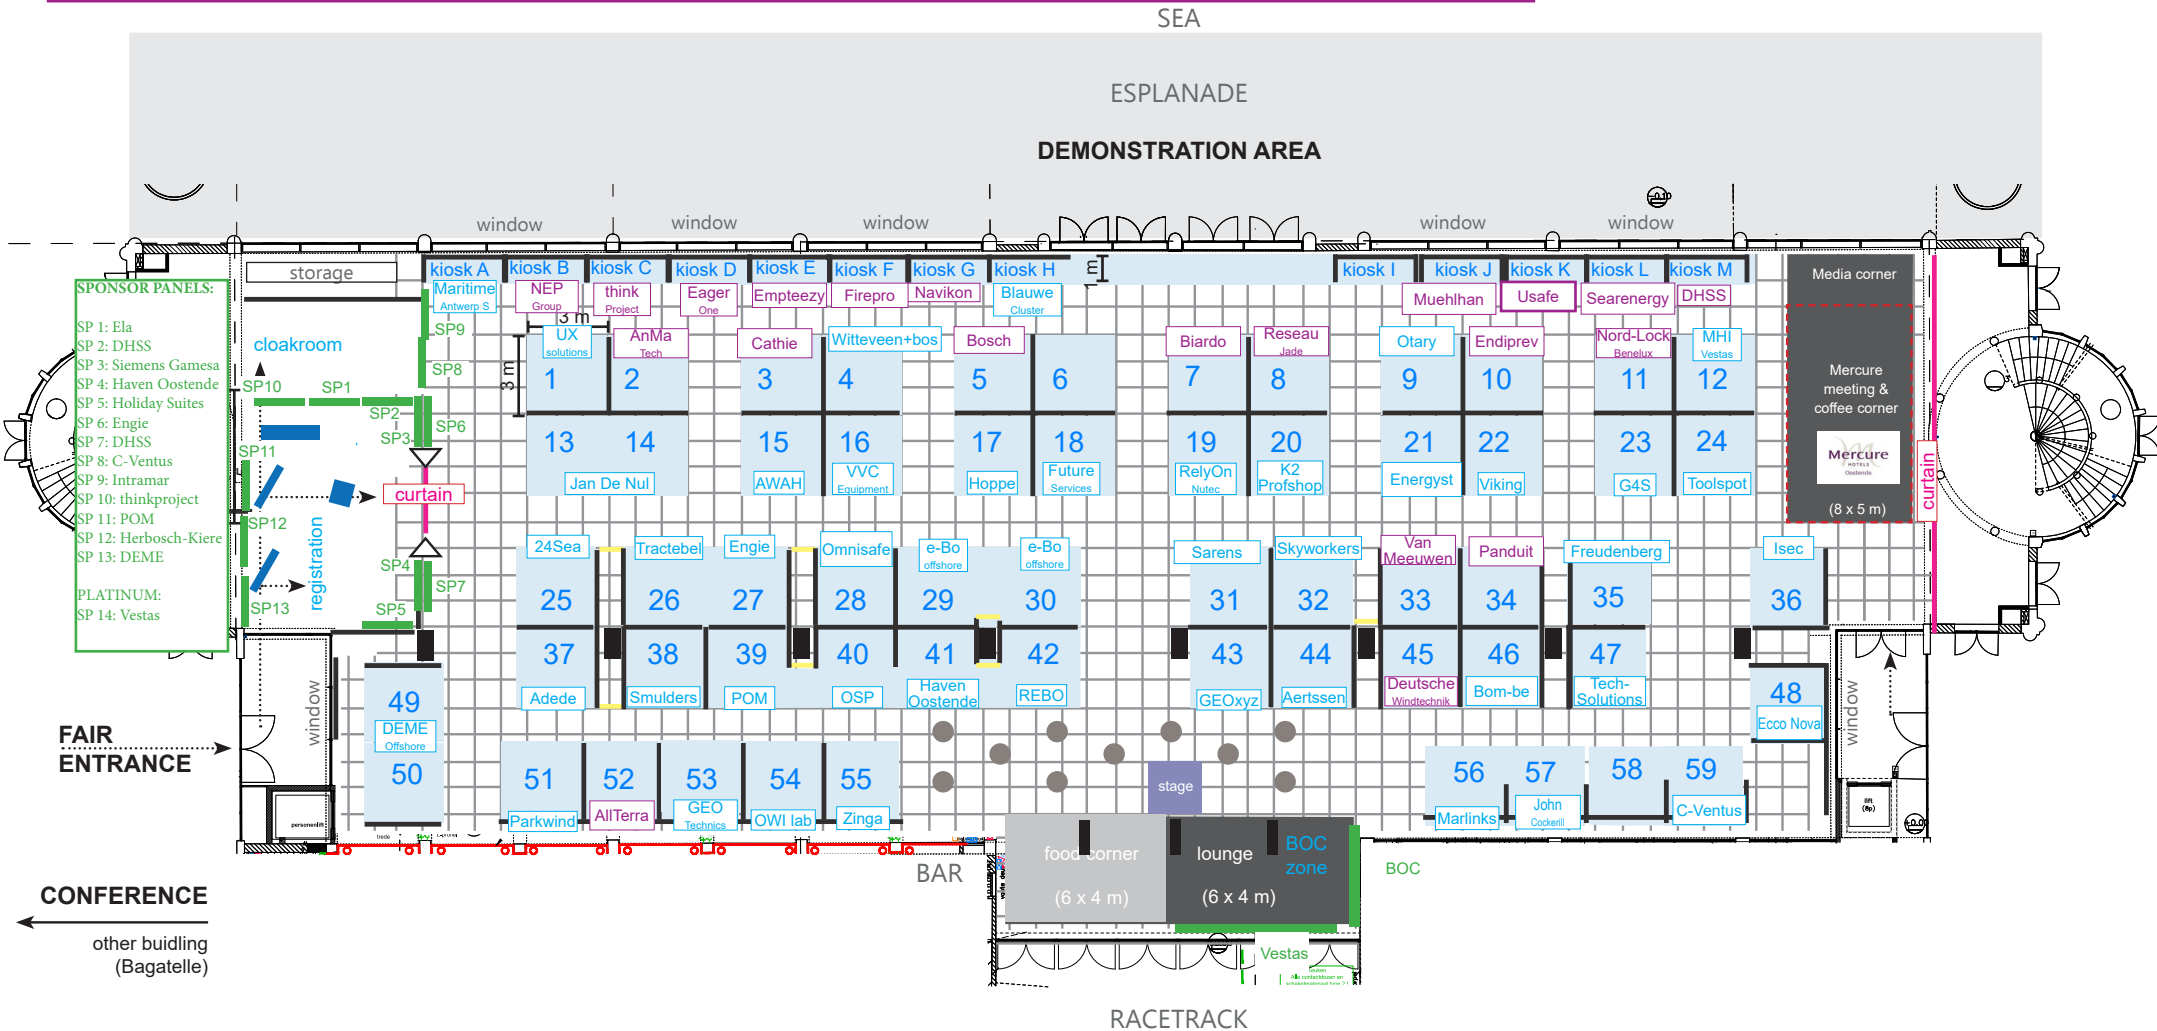

FLOOR PLAN BELGIAN OFFSHORE DAYS

LEGEND

- stand area = blue carpet
- stand walls
- blanco wall
- BOC member
- non BOC member
- * = option
- grey carpet
- air frame
- SP X | sponsor display (B194 cm x H 238 cm)
- reception table (diam 80 cm)
- ⋯ = door

TABLE PLAN - BOC MEMBER ONLY

DINNER 23/03